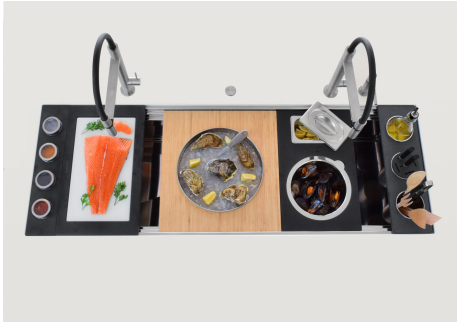

Happy Hour Level 4

Compatible accessories/Accessori compatibili:

8100 600

GALLERY

EQUIPMENT

GRILLE NOIRE POUR EVIERS RIVA
A100 E00

OPTIONAL ACCESSORIES

CUVETTE INOX PERFOREE