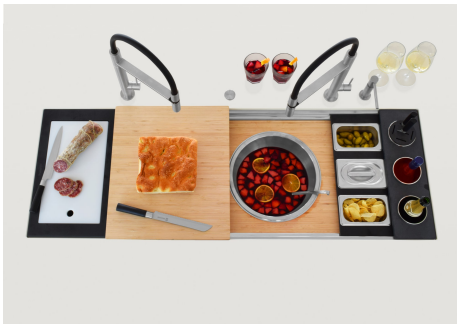

TECHNICAL DATA

Happy Hour Optional accessories / Accessori opzionali

The "rails" system makes it possible to use a combination of numerous accessories. Grids, chopping boards, utensils' ranging system, bowls and containers of different dimensions can be alternated in the workspace with a simple gesture, and can easily be stacked, in order to be on hand at all times.

Happy Hour Level 4

Compatible accessories/Accessori compatibili:

8100 600

GALLERY

EQUIPMENT

GRILLE NOIRE POUR EVIERS RIVA
A100 E00

OPTIONAL ACCESSORIES

CUVETTE INOX PERFOREE